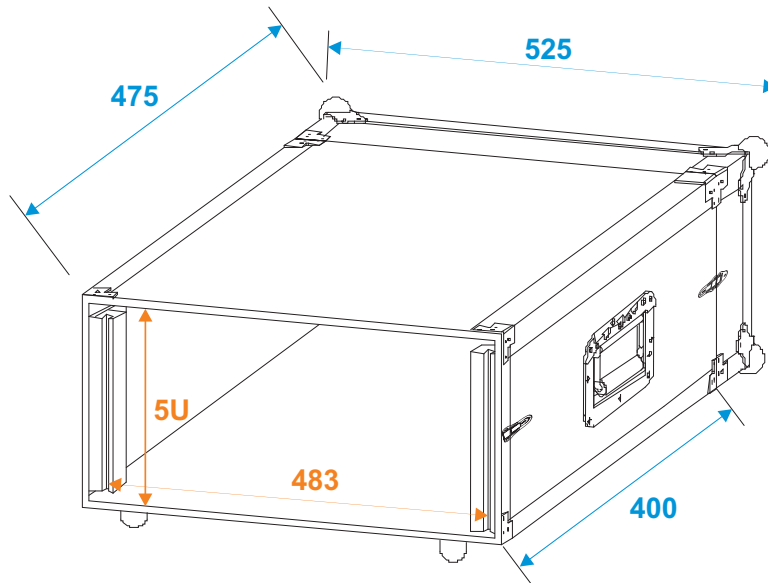

Flightcase

30107204

Effektrack CO DD, 5HE, 40cm tief, schwarz

*all dimensions in millimeters