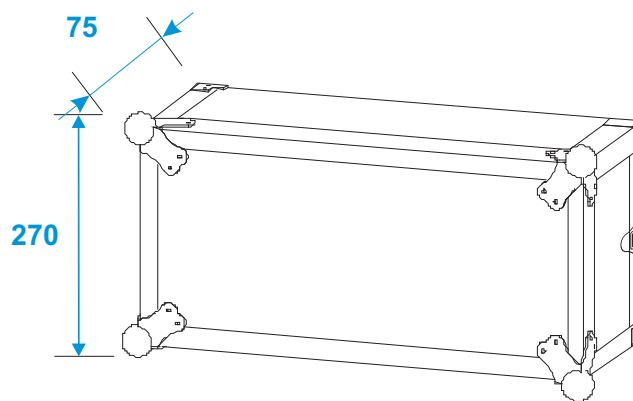

Flightcase

30107204

Effektrack CO DD, 5HE, 40cm tief, schwarz

*all dimensions in millimeters