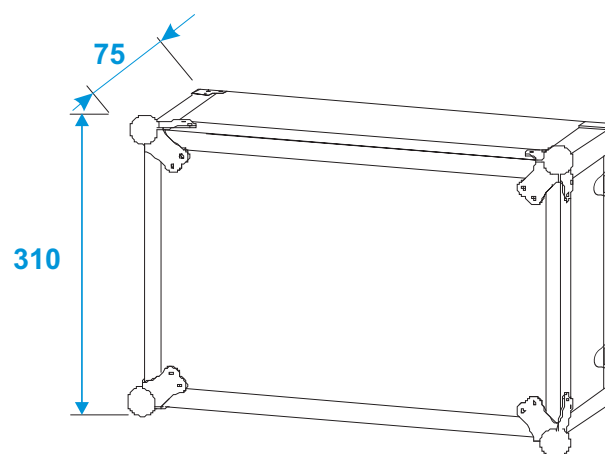

# Flightcase

**3010721A** EFFECT RACK CO DD D:25cm, 6U

\*all dimensions in millimeters