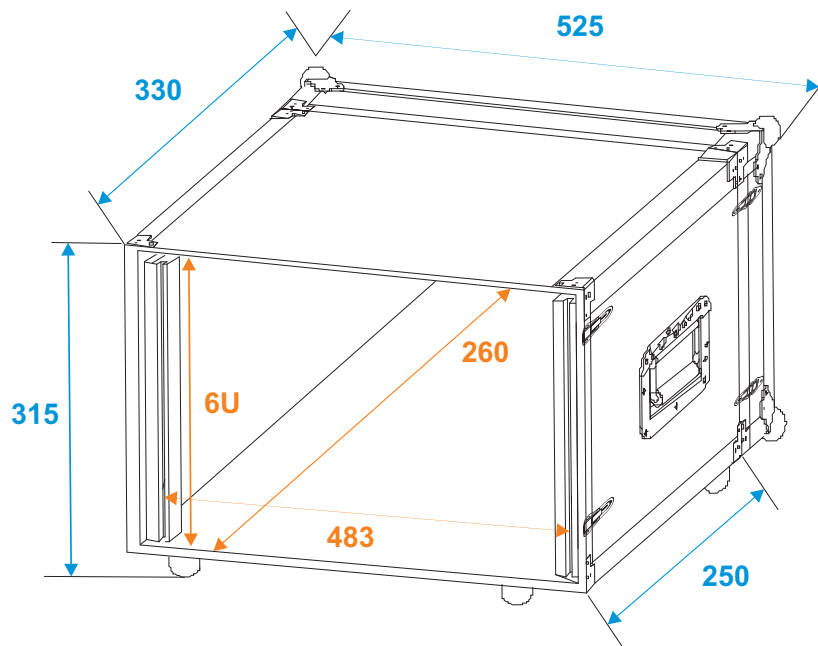

# Flightcase

**3010721A** EFFECT RACK CO DD D:25cm, 6U

\*all dimensions in millimeters