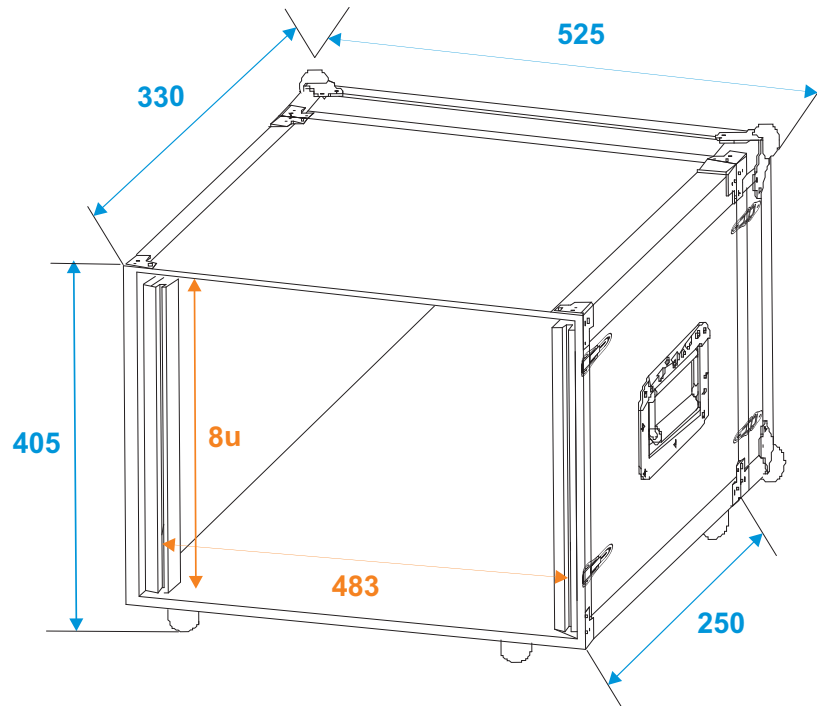

# Flightcase

**30107210** EFFECT RACK CO DD, D25cm8U

\*all dimensions in millimeters