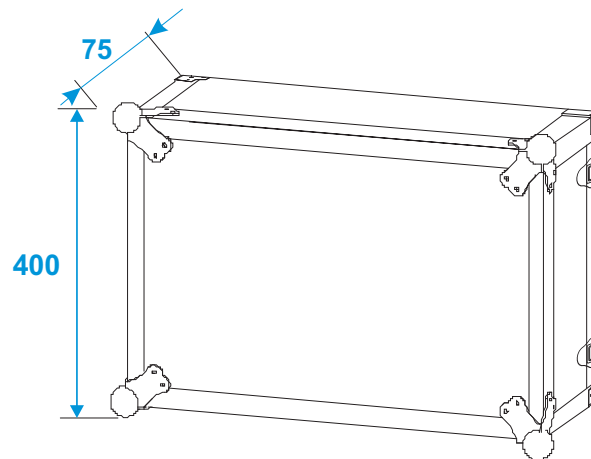

# Flightcase

**30107210** EFFECT RACK CO DD, D25cm8U

\*all dimensions in millimeters