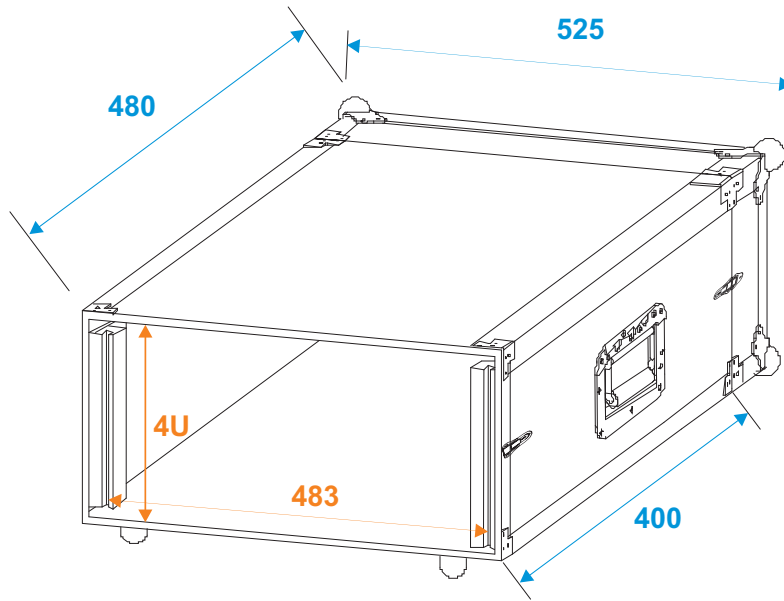

# Flightcase

**30107220** EFFECT RACK CO DD, D:36cm, 4U,

\*all dimensions in millimeters