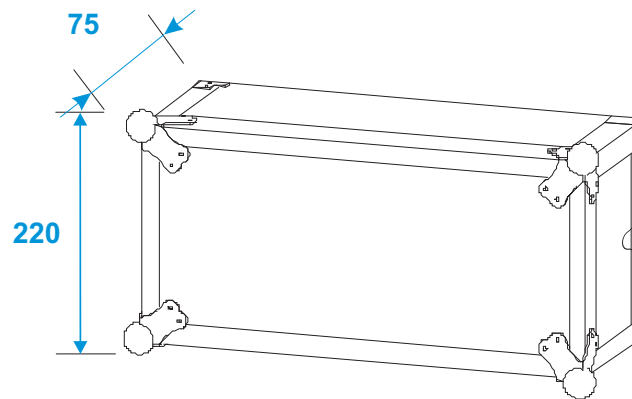

# Flightcase

**30107220** EFFECT RACK CO DD, D:36cm, 4U,

\*all dimensions in millimeters