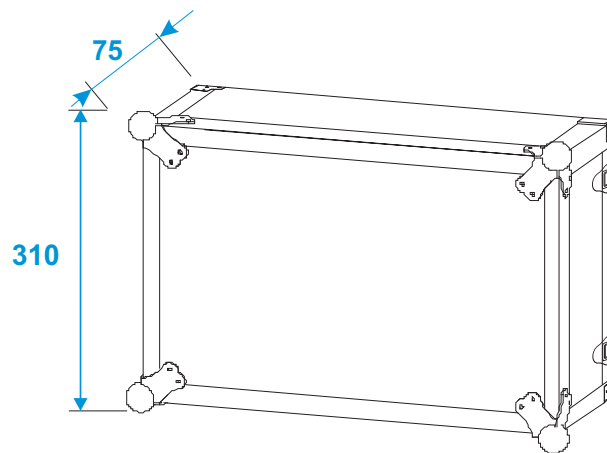

Flightcase

30107240 Effect rack CO DD, 6U, 38cm deep

*all dimensions in millimeters