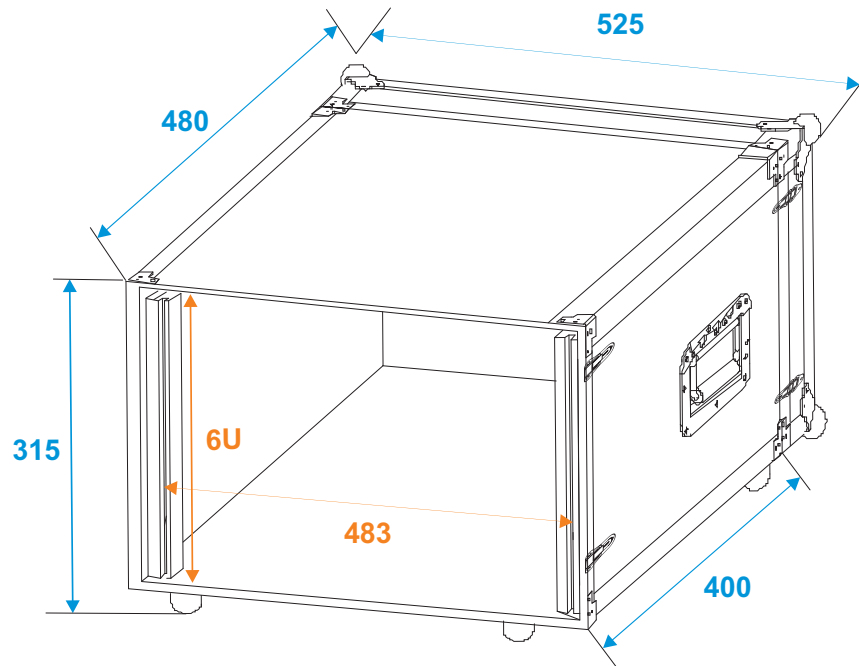

Flightcase

30107240 Effect rack CO DD, 6U, 38cm deep

*all dimensions in millimeters