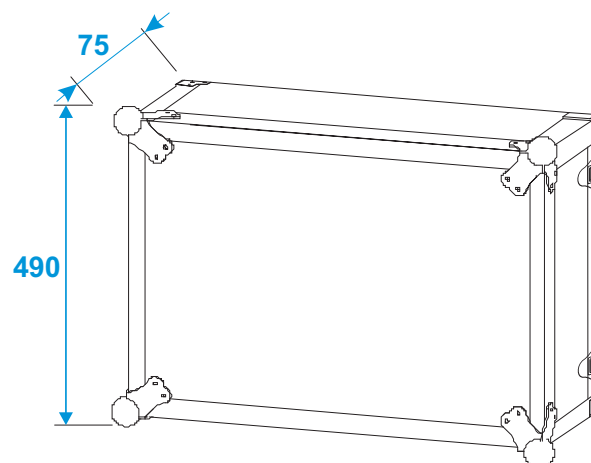

Flightcase

30107270 EFFECT RACK CO DD, D:36cm, 10U,

*all dimensions in millimeters