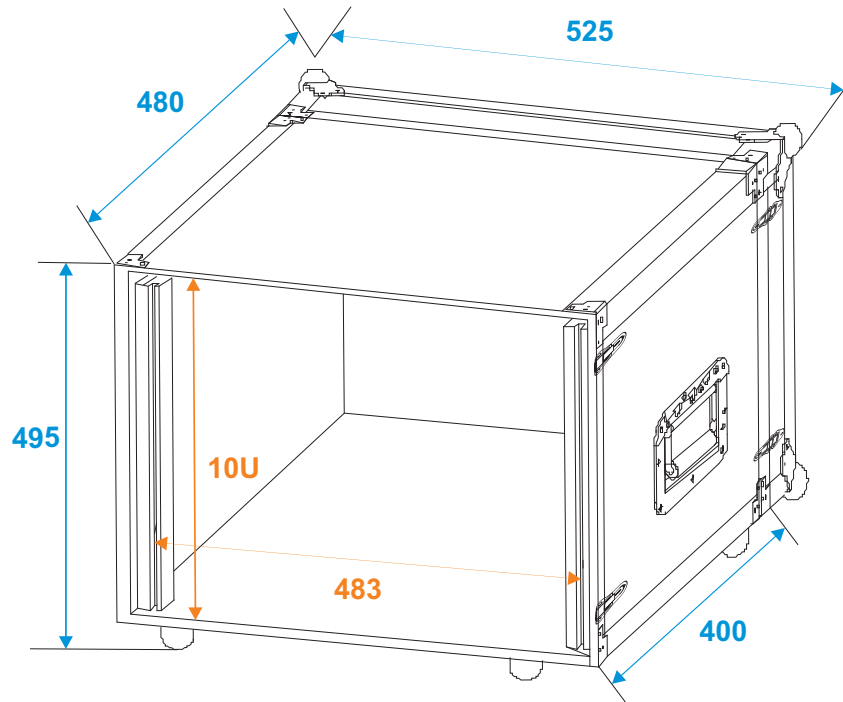

Flightcase

30107270 EFFECT RACK CO DD, D:36cm, 10U,

*all dimensions in millimeters