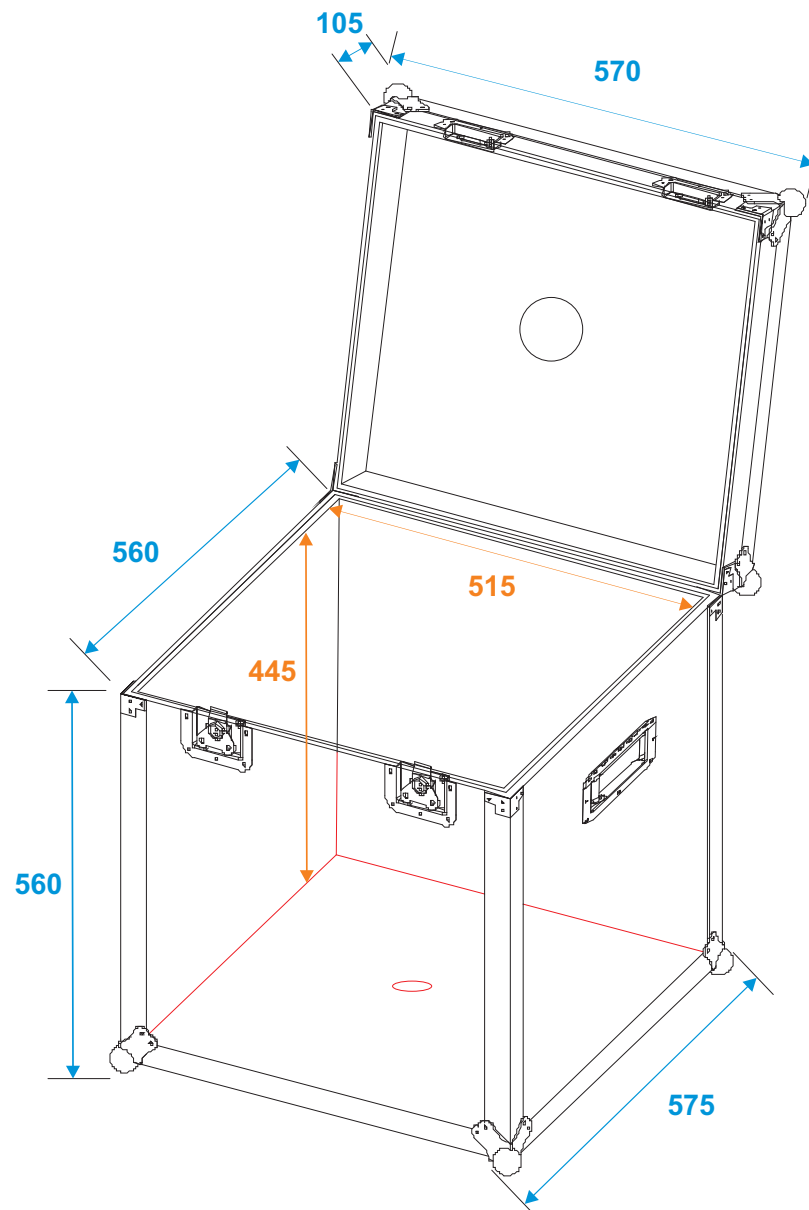

# Flightcase

**31000431** Flightcase for Mirror ball 50cm

\*all dimensions in millimeters