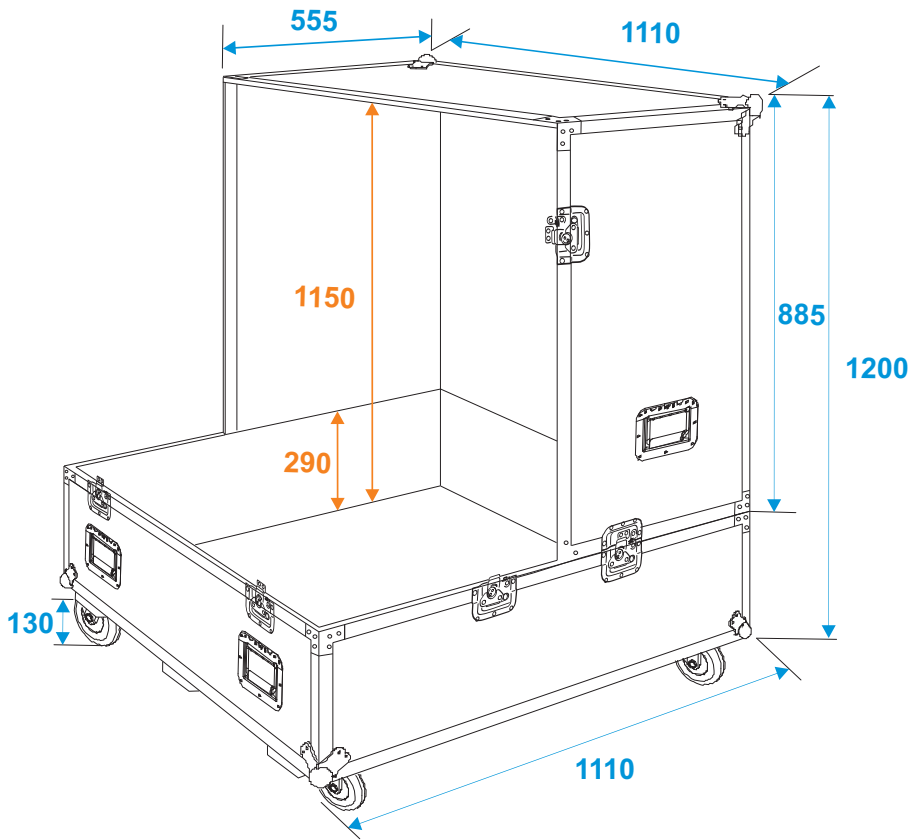

# Flightcase

**31000433** Flightcase for Mirror ball 100cm

\*all dimensions in millimeters