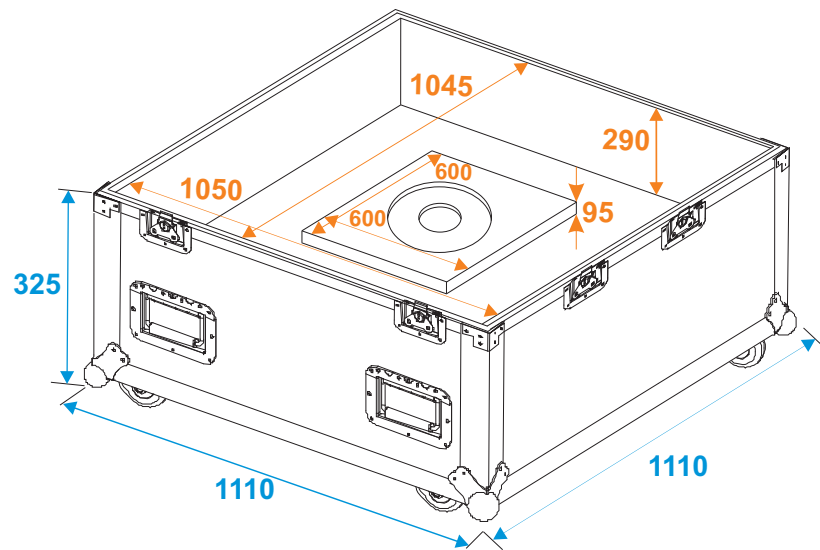

# Flightcase

**31000433** Flightcase for Mirror ball 100cm

\*all dimensions in millimeters