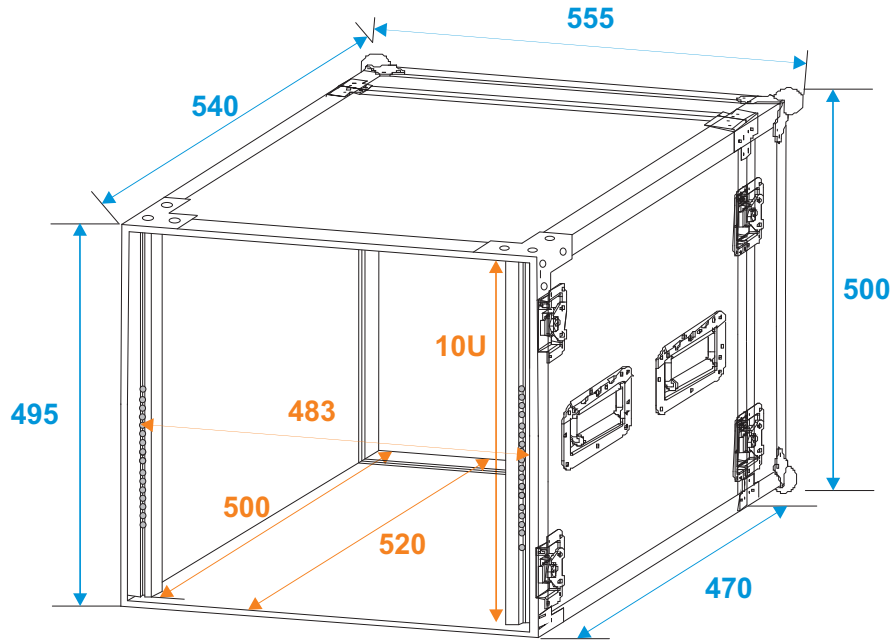

Flightcase

30109115 Rack Profi 10HE 45cm

*all dimensions in millimeters