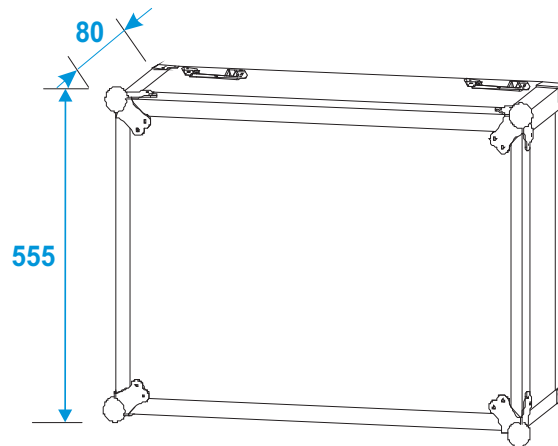

Flightcase

30109115 Rack Profi 10HE 45cm

*all dimensions in millimeters