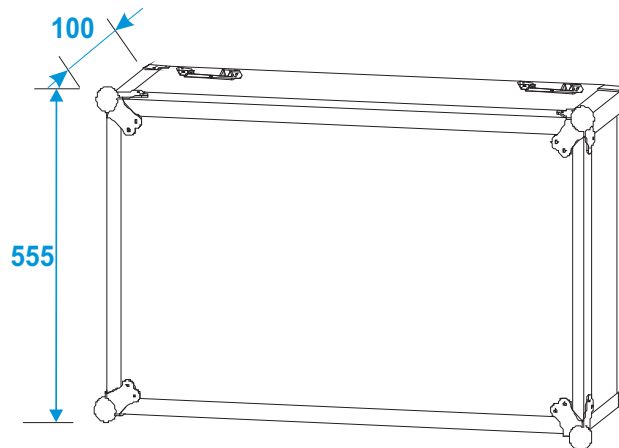

Flightcase

30109120 Rack Profi 12HE 45cm

*all dimensions in millimeters