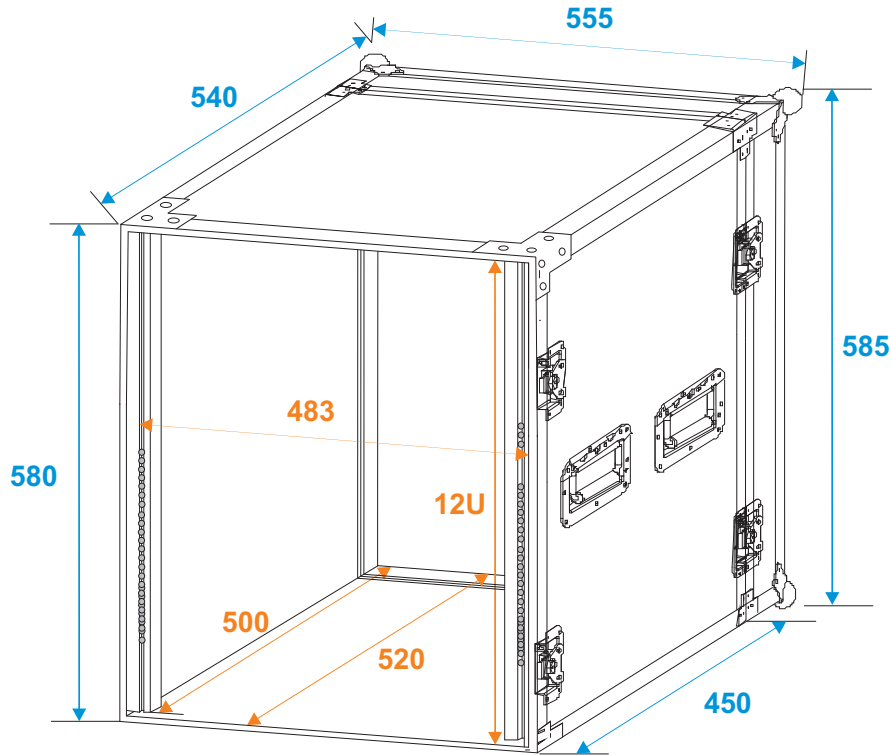

Flightcase

30109120 Rack Profi 12HE 45cm

*all dimensions in millimeters