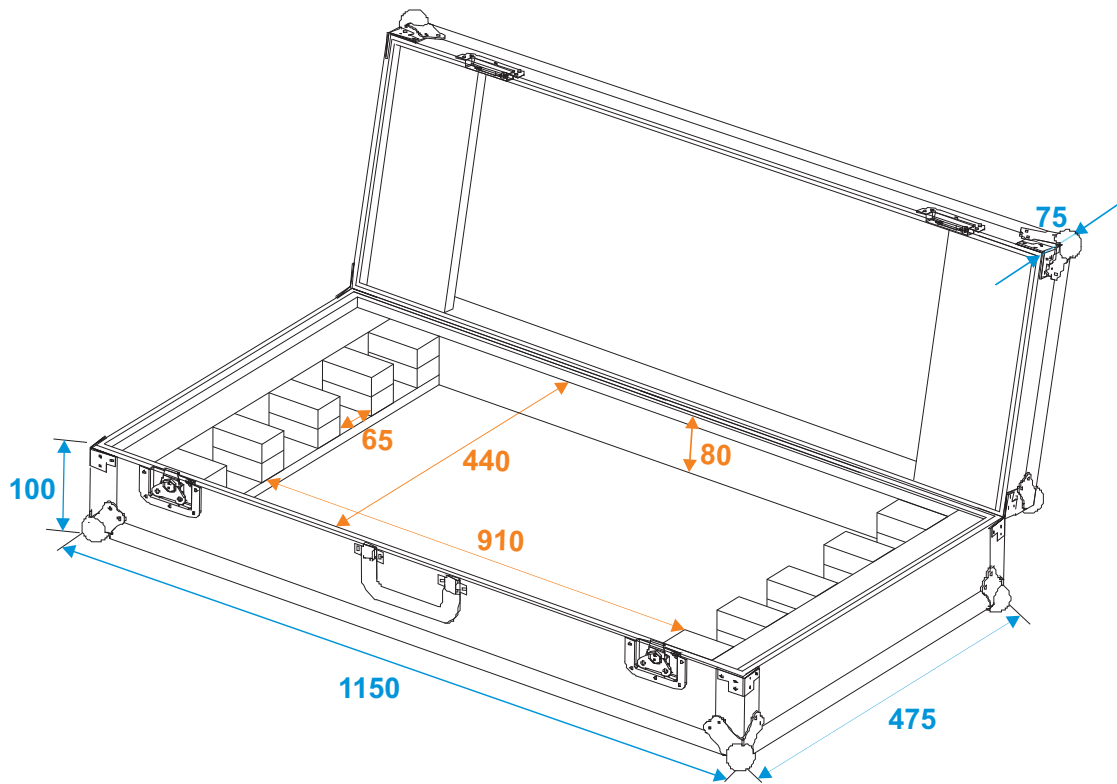

Flightcase

31001050 Flightcase for 4x LED BAR-252 RGB

*all dimensions in millimeters