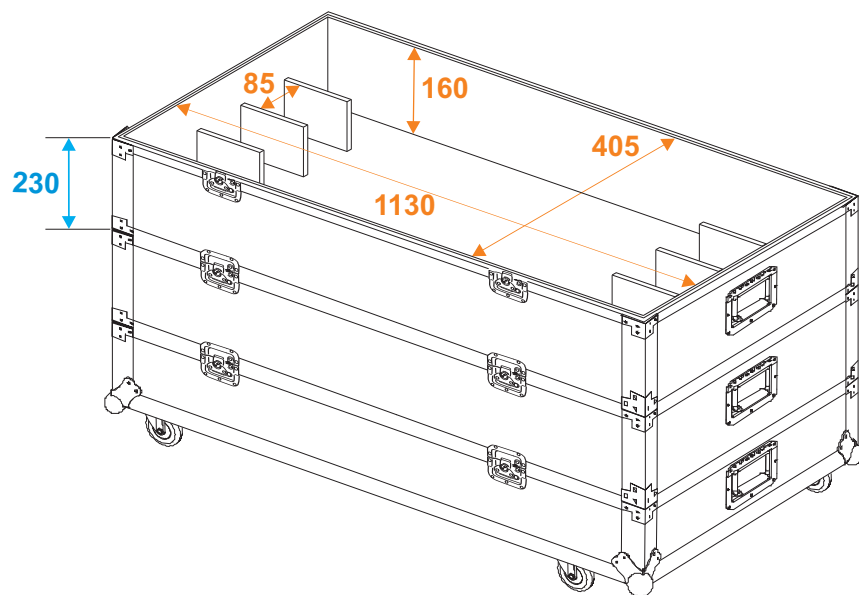

# Flightcase

**31001090** Flightcase for 3x4 LED Bar size L

\*all dimensions in millimeters