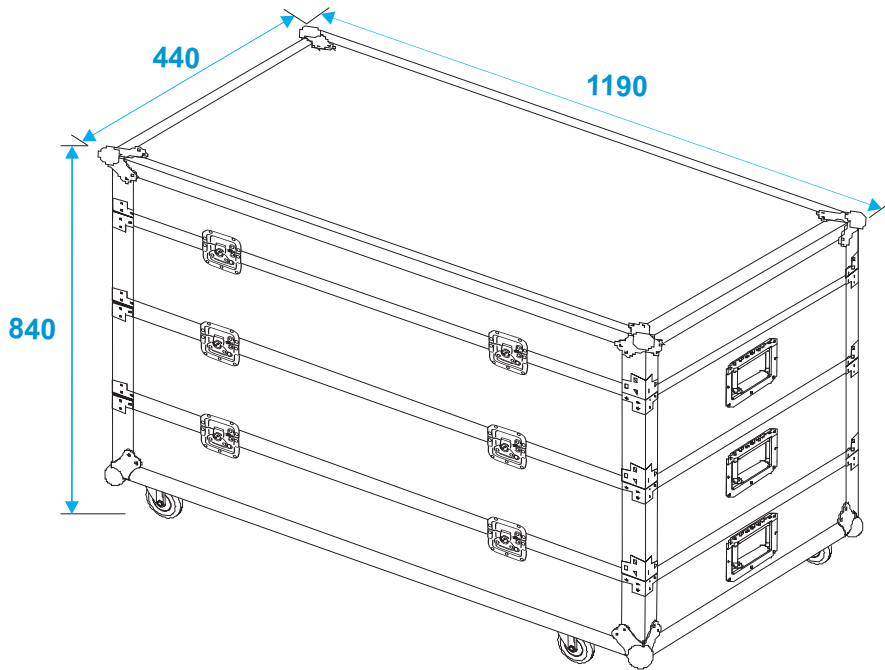

# Flightcase

**31001090** Flightcase for 3x4 LED Bar size L

\*all dimensions in millimeters