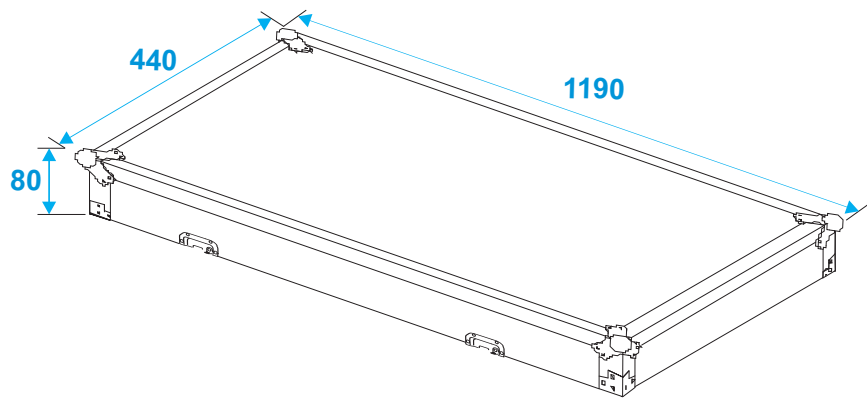

# Flightcase

**31001090** Flightcase for 3x4 LED Bar size L

\*all dimensions in millimeters