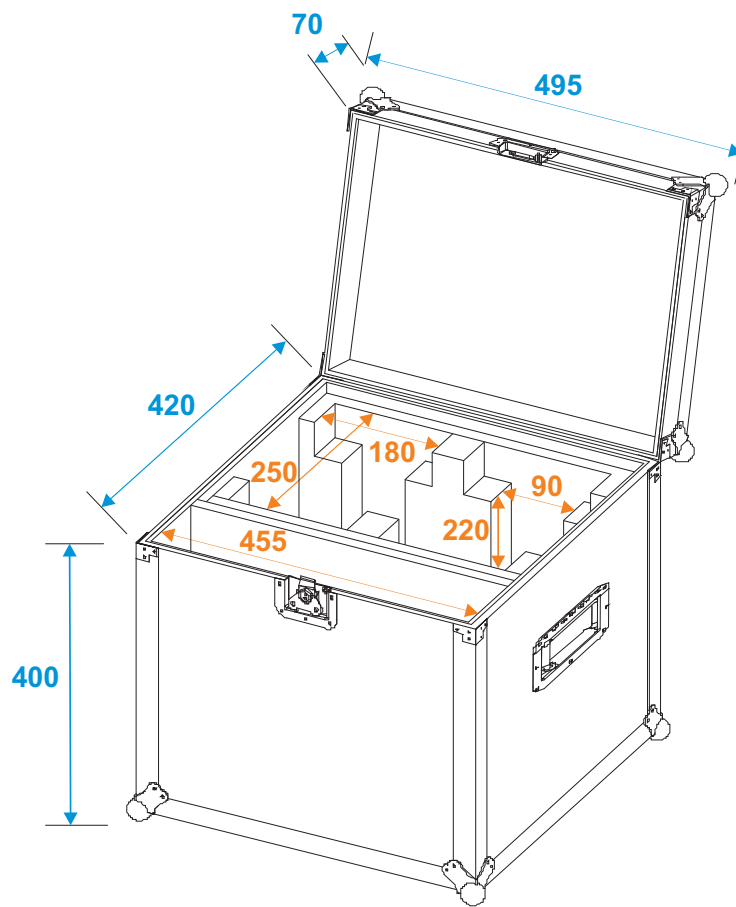

# Flightcase

31005091

Flightcase Profi for 2x EYE-7 RGBW Zoom

\*all dimensions in millimeters