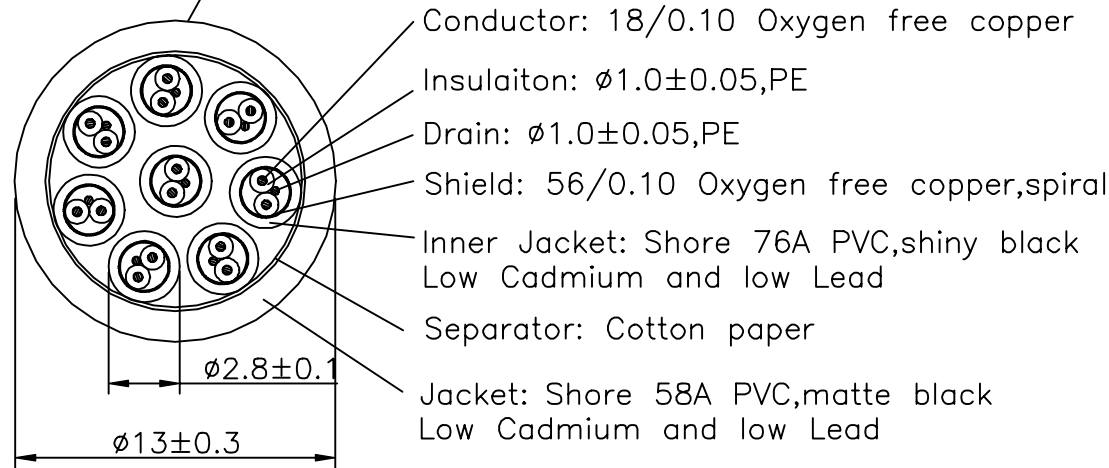

REV	DESCRIPTION	SIGNATURE	DATE
A	INITIAL RELEASE	WANGWJ	2005.4.18

Cable Printing(Silver) : (LOGO) Stage Line® MULTIPAIR CABLE • HIGH QUALITY • HIGH FLEXIBLE- 1M ▶ ◀

Cable Construction

Core cable colour

50M/REEL

	1	2	3	4	5	6	7	8
P2	White	White	White	White	White	White	White	White
P3	Grey	Yellow	Green	Red	Blue	Orange	Brown	Purple

④						TITLE			DRAWING No.		SHEET
③						SMC-8			SMC-8		1/1
②						UNIT	SCALE	TOL UNLESS NOTED	APPROVED	CHECKED	DRAWN
①						mm	free	±0.1			WANGWJ
No	PART No.	COMPONENTS	QTY	MATERIAL	FINISH						2005.4.18