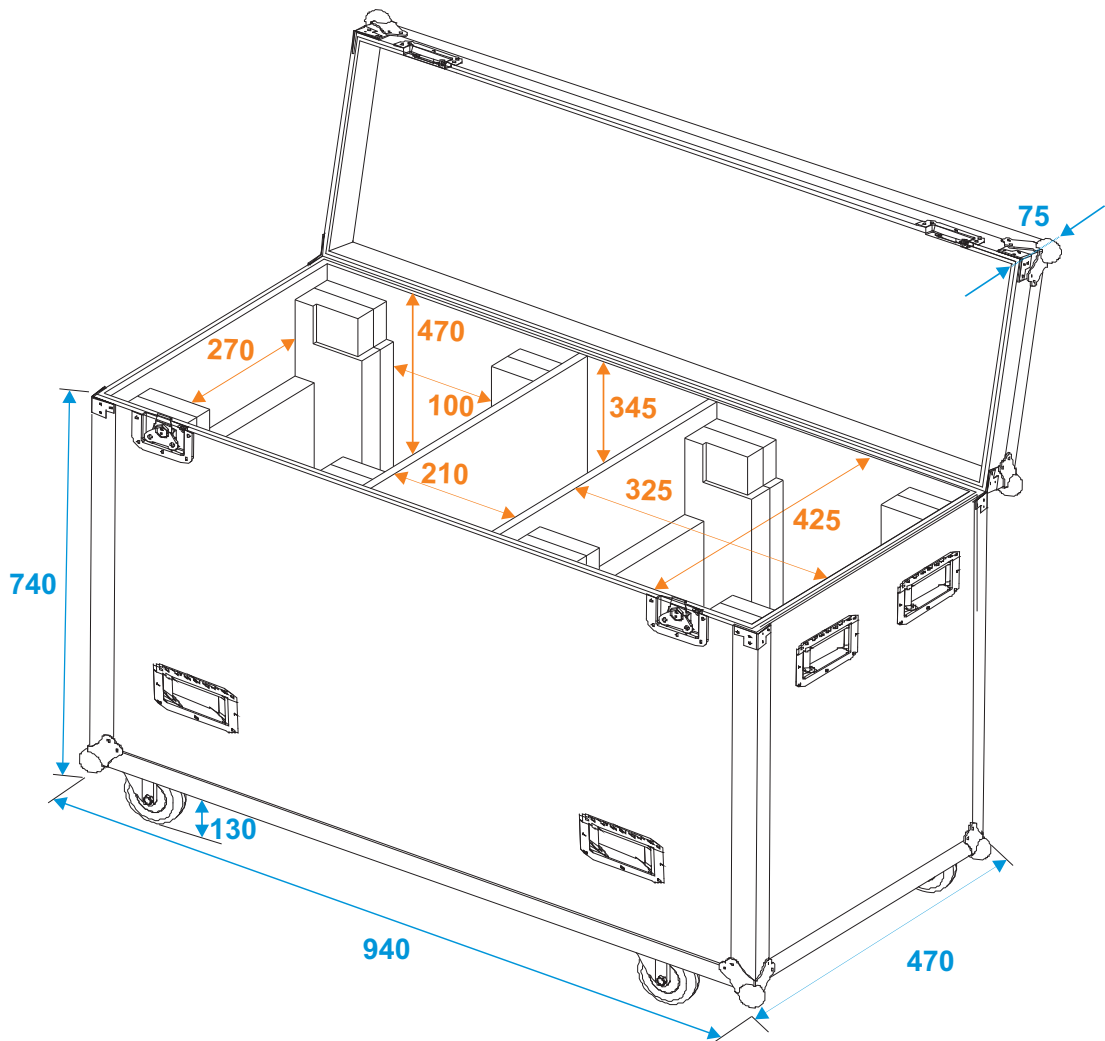

Flightcase

31005138

Flightcase 2x DMH-300 LED

*all dimensions in millimeters