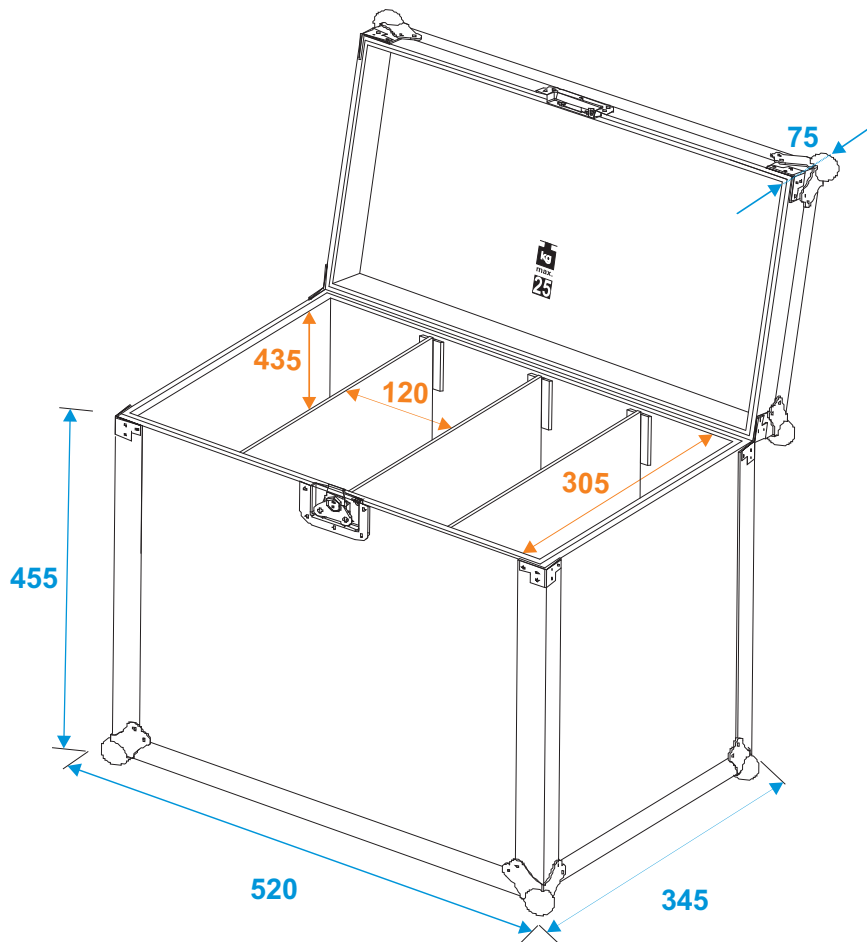

# Flightcase

**31000910** Flightcase for 4x SLS-18

\*all dimensions in millimeters