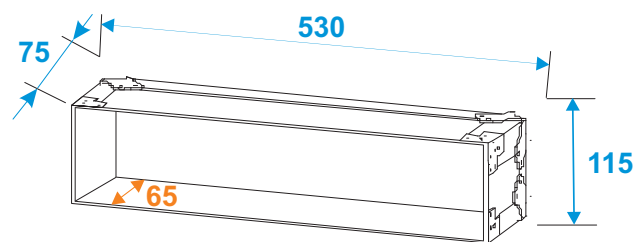

Flightcase

30109161

Rack Profi 2HE 25cm

*all dimensions in millimeters