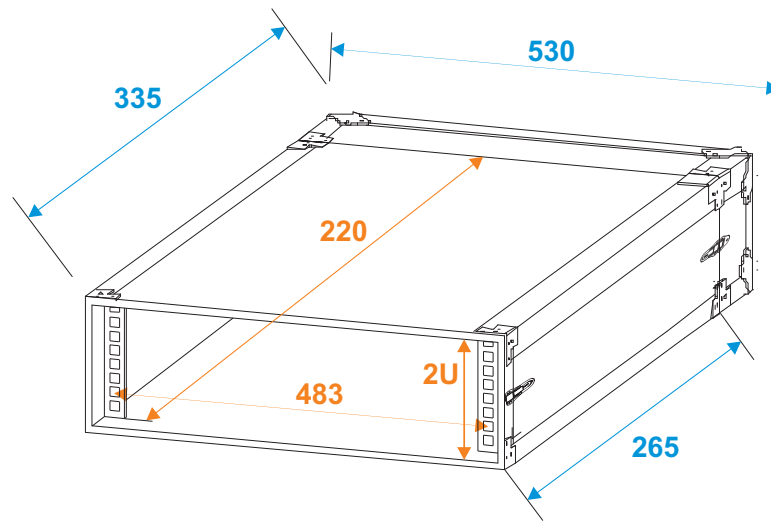

Flightcase

30109161

Rack Profi 2HE 25cm

*all dimensions in millimeters