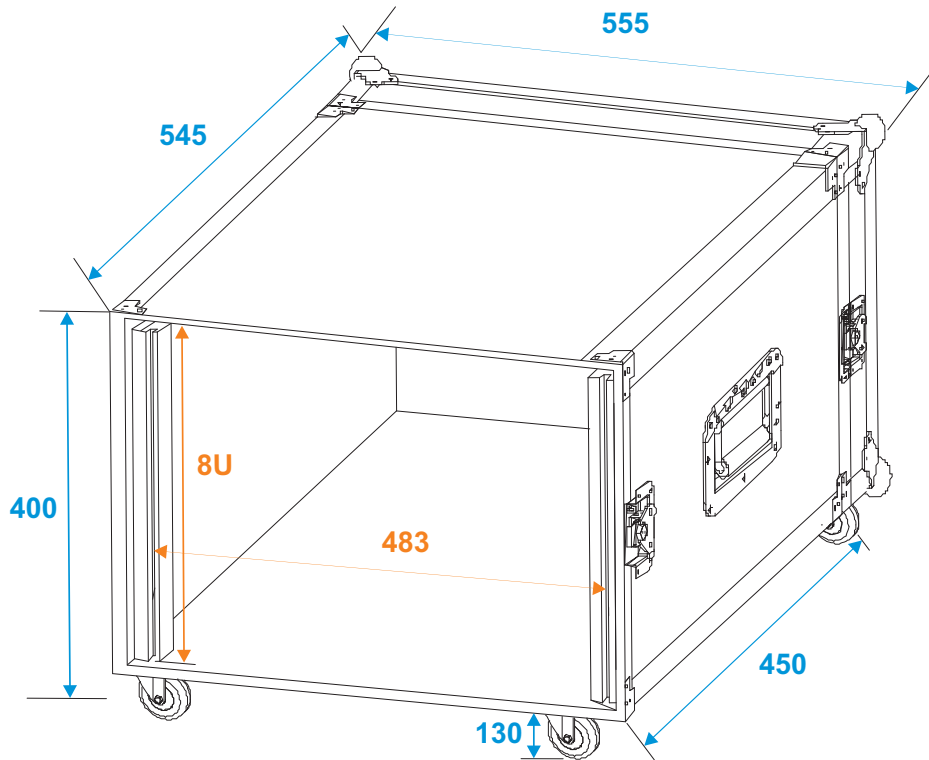

# Flightcase

**30109112** Rack Profi 8HE 45cm with wheels

\*all dimensions in millimeters