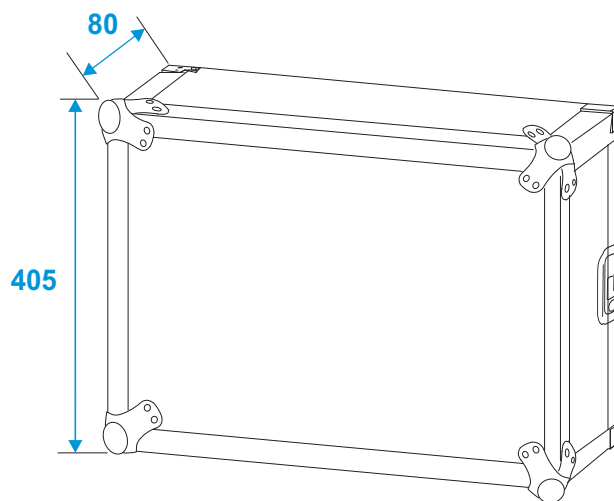

# Flightcase

**30109112** Rack Profi 8HE 45cm with wheels

\*all dimensions in millimeters