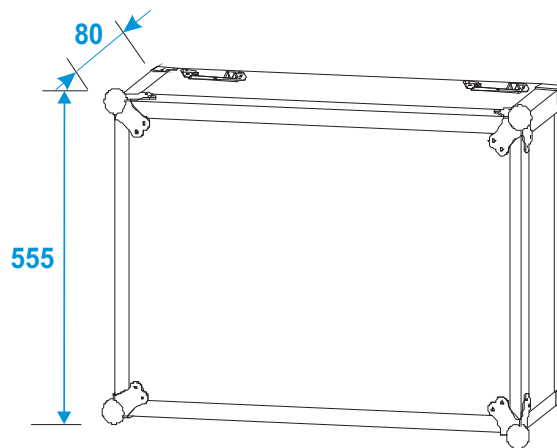

Flightcase

30109117 Rack Profi 10HE 45cm with wheels

*all dimensions in millimeters