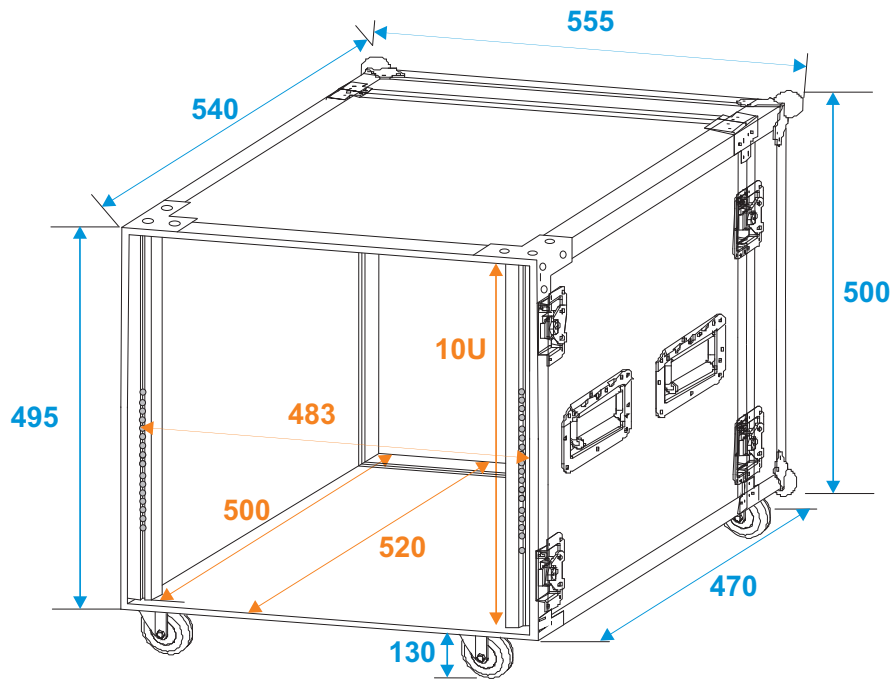

Flightcase

30109117 Rack Profi 10HE 45cm with wheels

*all dimensions in millimeters