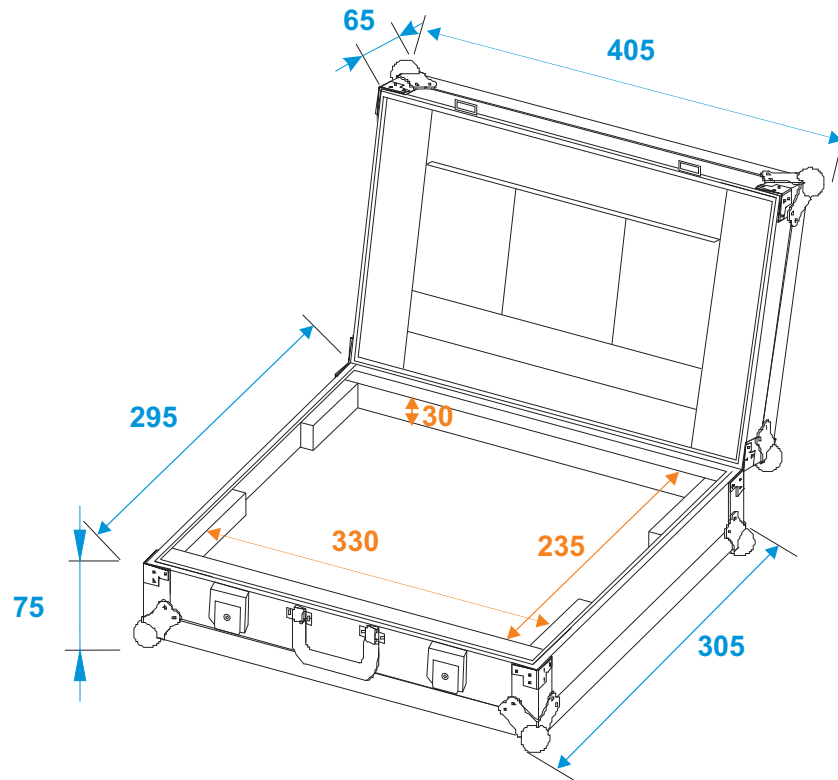

Flightcase

30126009

Laptop-Case LC-13 maximal 325x230x30mm

*all dimensions in millimeters