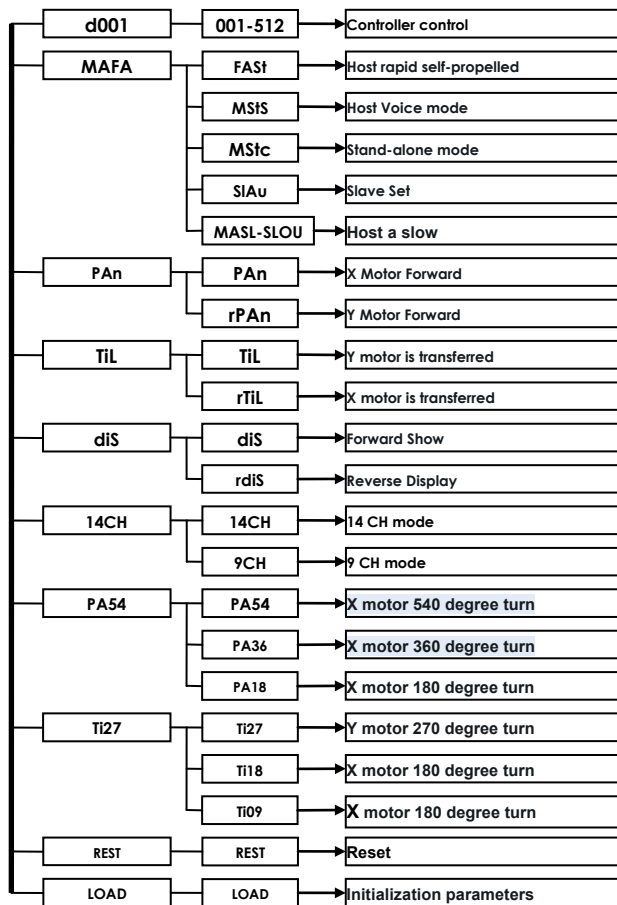

Menu

14 Channel mode

Channel		Function
1	0-255	Pan
2	0-255	Pan fine
3	0-255	Tilt
4	0-255	Tilt fine
5	0-255	Speed
6	0-12	No effect
	13-134	Dimming
	135-239	Strobe from low to fast
	240-255	Medallion
7	0-255	Red dimming RED
8	0-255	Green dimming GREEN
9	0-255	Blue dimming BLUE
10	0-255	White dimming WHITE
11	0-7	Color selection
	8-231	Color combination 1
	232-255	Color jump
12	0-255	Color speed
13	0-127	Auto
	128-255	Sound
14	150-200	Reset