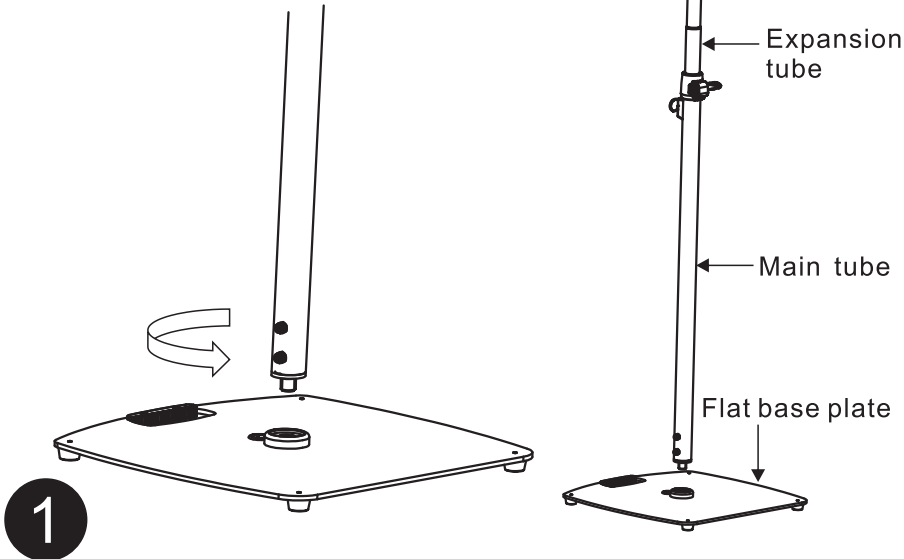

IHOS

INTELLIGENT AUDIO

This speaker stand with a flat base plate is stable and compact and does not take up much space. Compressed gas spring tube combination can be extended to 2.0m and can support loudspeakers up to 10kg. Structural design of knob and bolt with bracelet provides for comfortable and safe height adjustment. Additional features include a practical integrated handle, a cable management and four stable feet covered in felt. The gas spring tube has M20 thread, so it can be used as a connection between the bass and the full-range speaker.

Loosen the knob

Press the telescopic tube by hand or by speaker and pull up the bracelet

Rotate 90 degrees to lock the bracelet in the slot

Lock the knob after raising to a suitable position