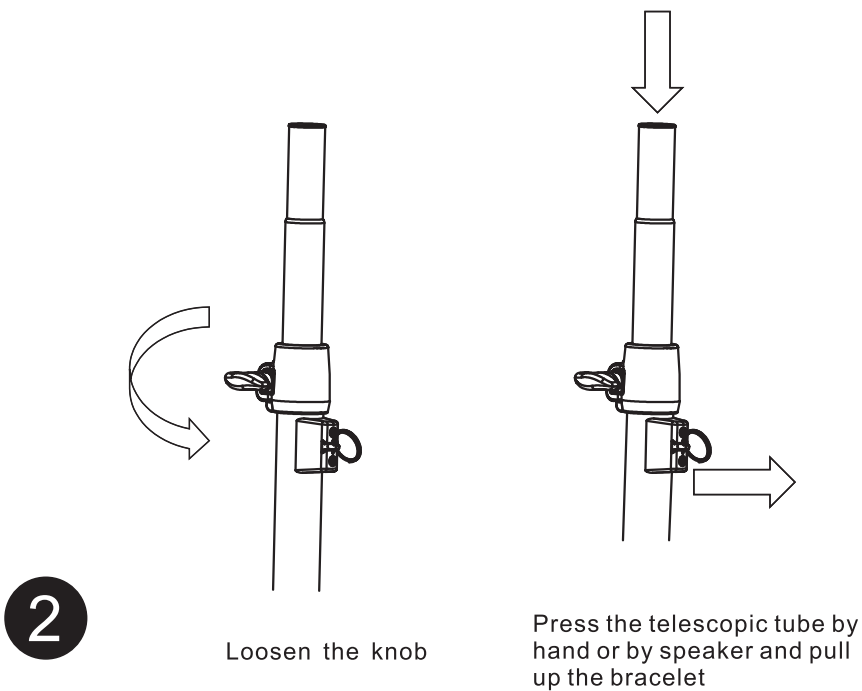

IHOS

INTELLIGENT AUDIO

This speaker stand with a flat base plate is stable and compact and does not take up much space. Compressed gas spring tube combination can be extended to 2.0m and can support loudspeakers up to 10kg. Structural design of knob and bolt with bracelet provides for comfortable and safe height adjustment. Additional features include a practical integrated handle, a cable management and four stable feet covered in felt. The gas spring tube has M20 thread, so it can be used as a connection between the bass and the full-range speaker.

Loosen the knob

Press the telescopic tube by hand or by speaker and pull up the bracelet

Rotate 90 degrees to lock the bracelet in the slot

Lock the knob after raising to a suitable position