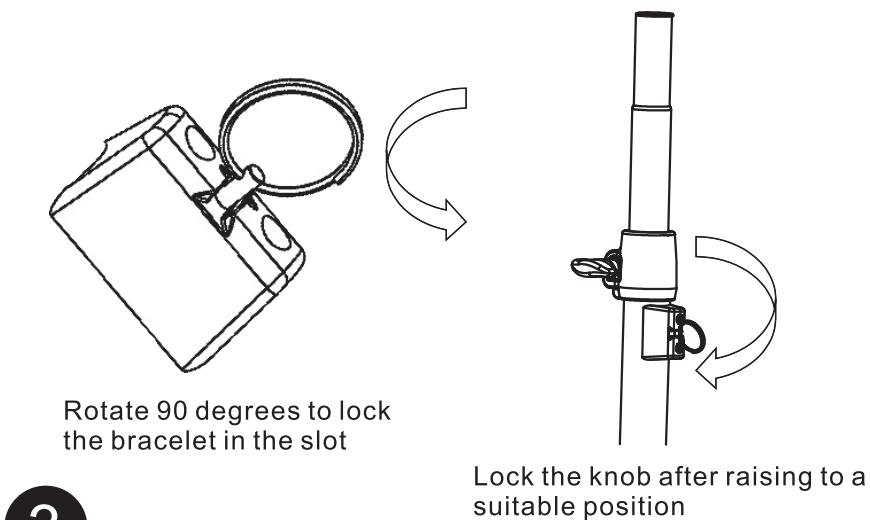

IHOS

INTELLIGENT AUDIO

This speaker stand with a flat base plate is stable and compact and does not take up much space. Compressed gas spring tube combination can be extended to 2.0m and can support loudspeakers up to 10kg. Structural design of knob and bolt with bracelet provides for comfortable and safe height adjustment. Additional features include a practical integrated handle, a cable management and four stable feet covered in felt. The gas spring tube has M20 thread, so it can be used as a connection between the bass and the full-range speaker.

Loosen the knob

Press the telescopic tube by hand or by speaker and pull up the bracelet

Rotate 90 degrees to lock the bracelet in the slot

Lock the knob after raising to a suitable position