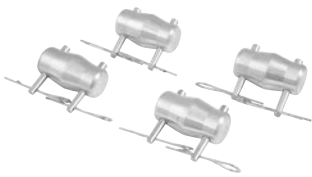

**ALUTRUSS BI/TRISYSTEM  
spare connector PSP1 spigot**

No. 6020640B

**ALUTRUSS BI/TRISYSTEM  
distance-piece DP**

No. 6020643B ..... 5 cm  
No. 6020645B ..... 10 cm

**ALUTRUSS BI/TRISYSTEM  
uni mount clamp 120kg**

No. 60206710

**ALUTRUSS DECOLOCK distance-part**

No. 6030178A ..... 10 mm  
No. 6030178B ..... 20 mm  
No. 6030178C ..... 30 mm  
No. 6030178D ..... 40 mm  
No. 6030178E ..... 50 mm  
No. 6030178F ..... 60 mm  
No. 6030178G ..... 70 mm

**ALUTRUSS DECOLOCK distance-part**

No. 6030178H ..... 60 mm, female  
No. 6030178K ..... 70 mm, female  
No. 6030178L ..... 80 mm, female  
No. 6030178M ..... 90 mm, female  
No. 6030178N ..... 100 mm, female

**ALUTRUSS DECOLOCK single cone**

No. 60301791

**ALUTRUSS DECOLOCK  
DQ4 connecting cone/pivot/pin**

No. 60301790

**ALUTRUSS DECOLOCK  
Halfconical adapter set DQ4 M8**

No. 60301789

**ALUTRUSS DECOLOCK single pin**