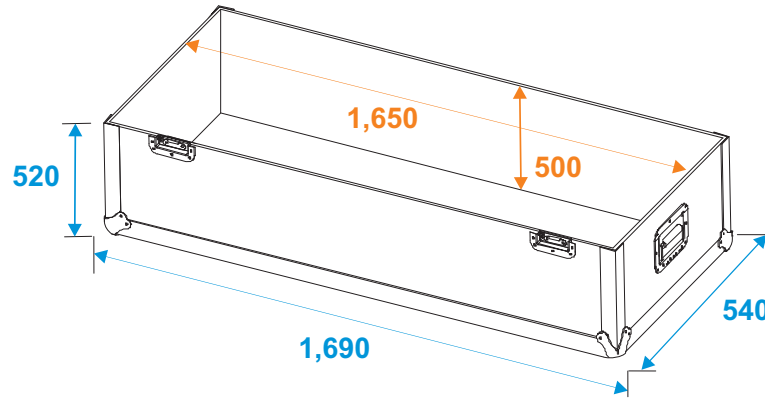

Flightcase

31998016

Flightcase 2x LCD ZI65

*all dimensions in millimeters