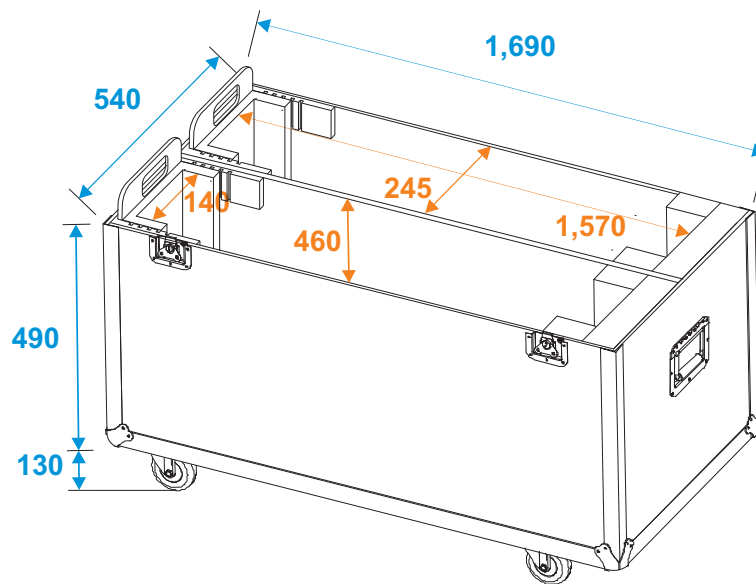

Flightcase

31998016

Flightcase 2x LCD ZI65

*all dimensions in millimeters