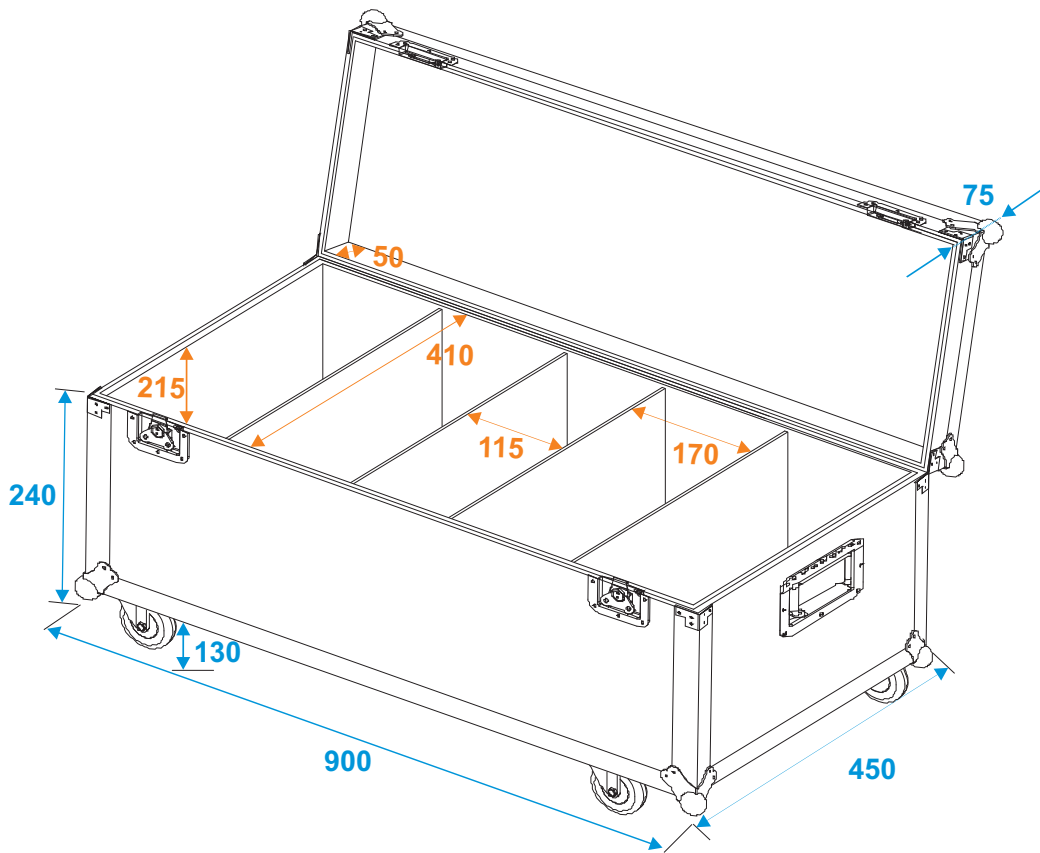

Flightcase

31005212

Flightcase 4x Audience Blinder 2x100W LED COB CW/WW mit Rollen

*all dimensions in millimeters