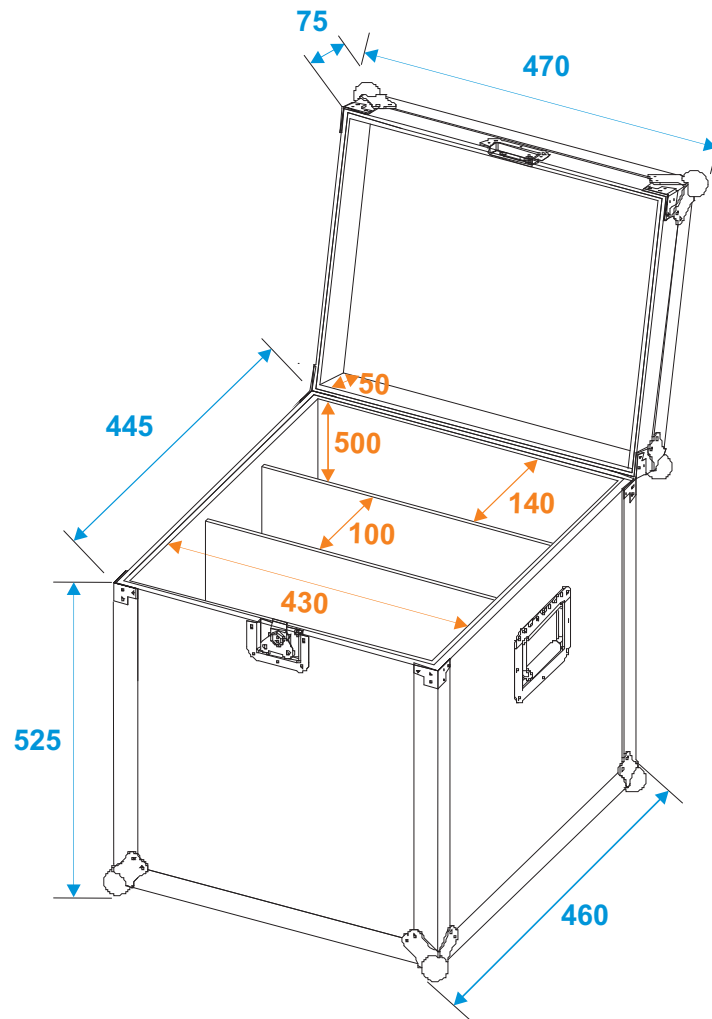

Flightcase

31005210

Flightcase 2x Audience Blinder 4x100W LED COB CW/WW

*all dimensions in millimeters