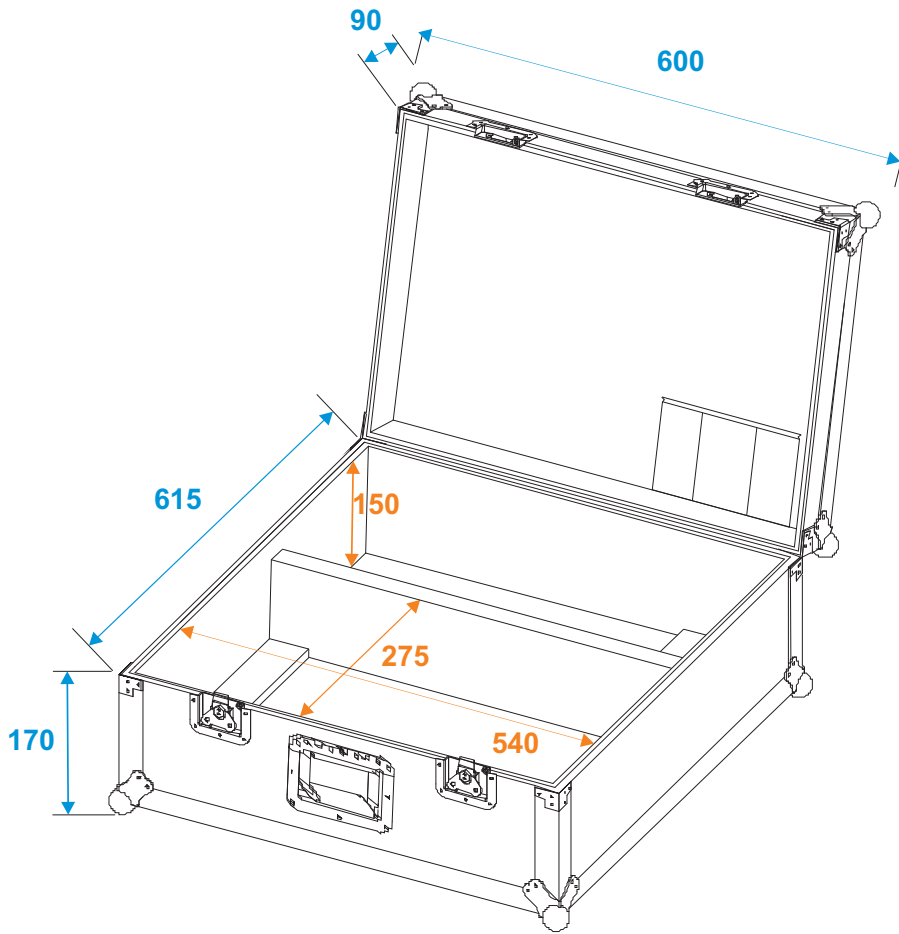

Flightcase

31000610 Flightcase for 2x TS-150/TS-7/TS-255

*all dimensions in millimeters