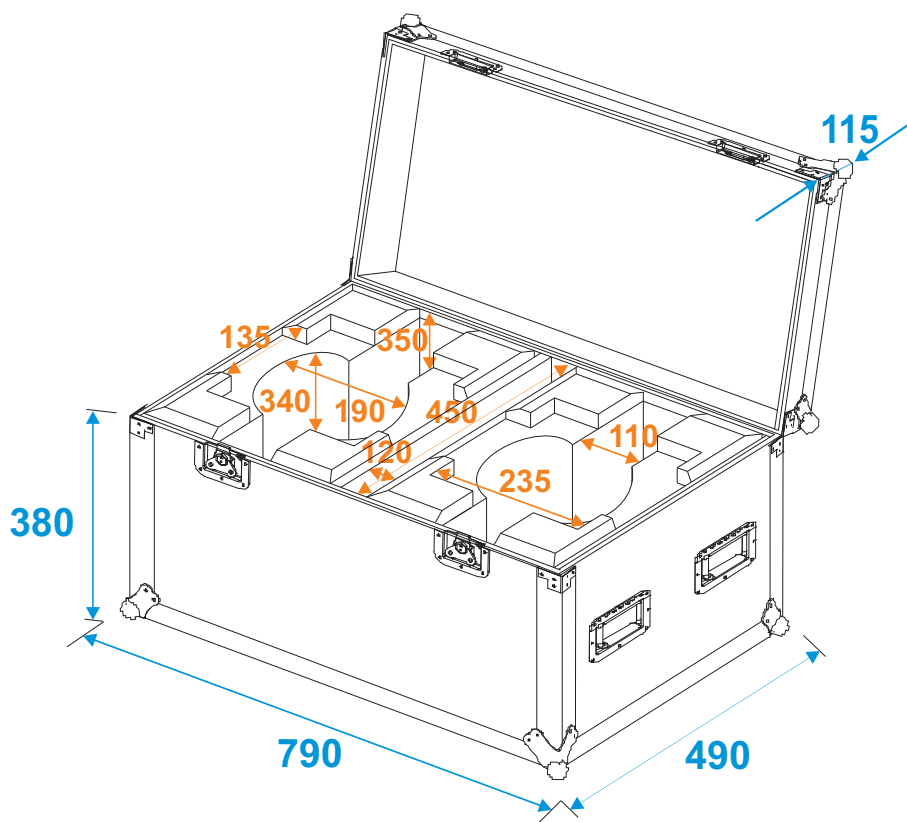

# Flightcase

31005147

Flightcase 2x LED TMH-X7 Moving head

\*all dimensions in millimeters