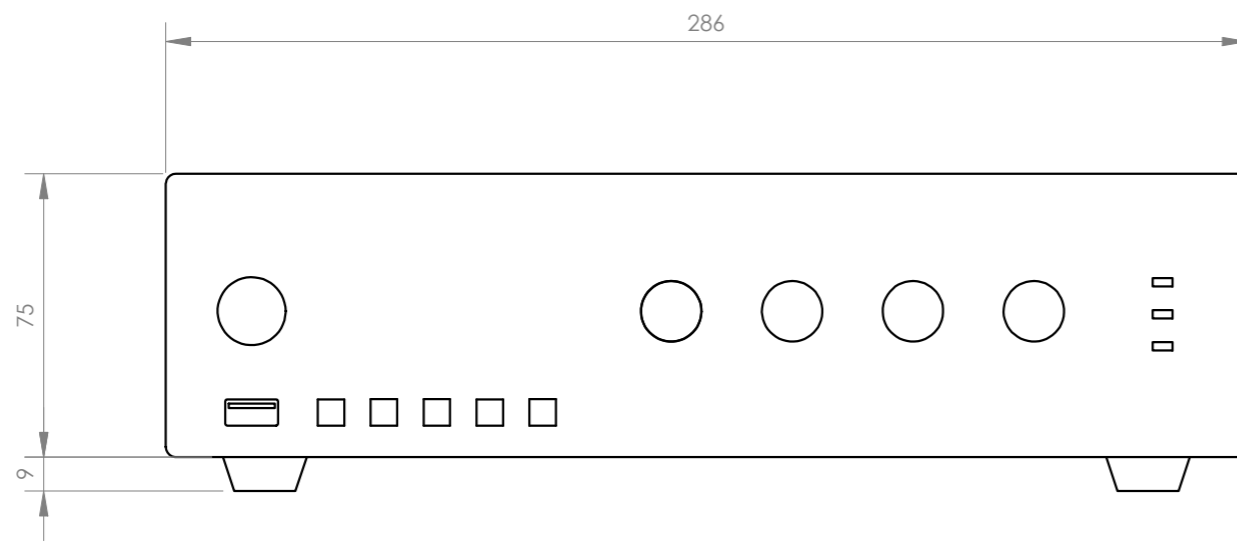

+ Info:
<https://fonestar.com/PROX-30>

Frequency response

Block diagram

+ Info
<https://fonestar.com/PROX-30>

FONESTAR	Model	Description	Units	Scale
	PROX-30	PA SINGLE ZONE AMPLIFIER	mm	1:2