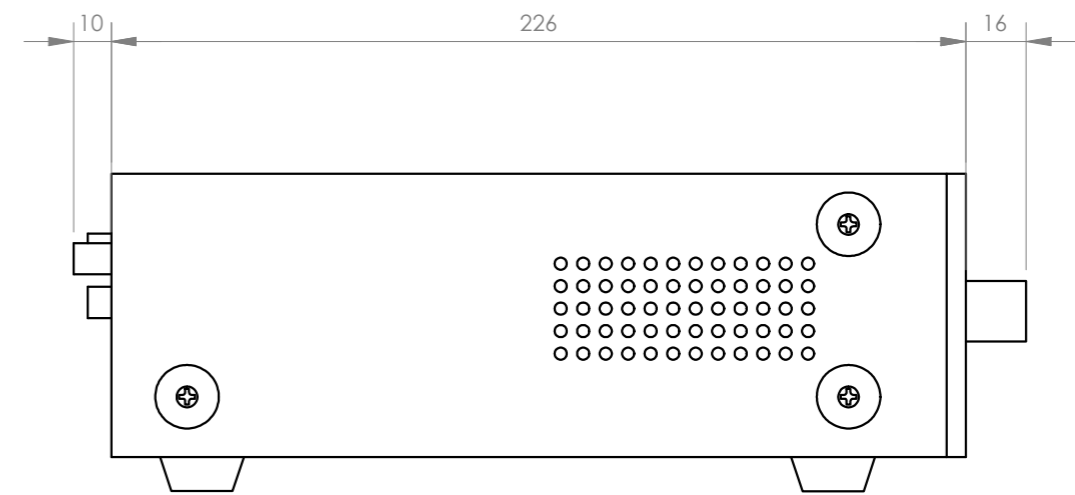

+ Info:
<https://fonestar.com/PROX-30>

Frequency response

Block diagram

+ Info
<https://fonestar.com/PROX-30>

FONESTAR	Model	Description	Units	Scale
	PROX-30	PA SINGLE ZONE AMPLIFIER	mm	1:2