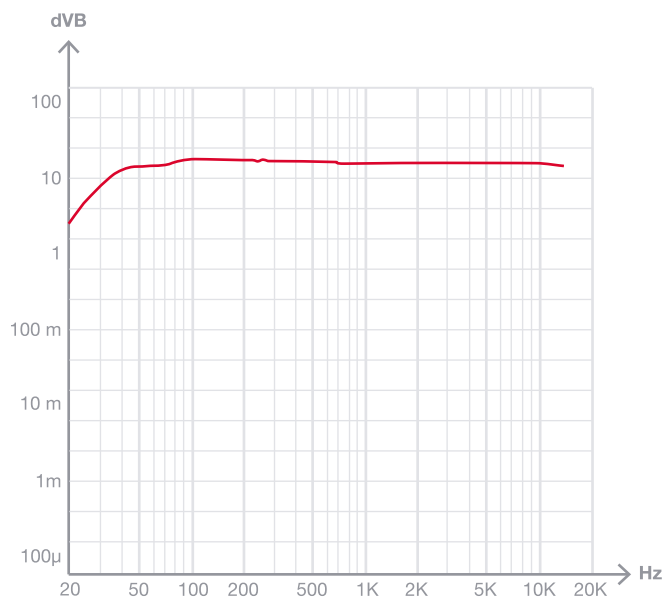

Frequency reponse

Block diagram