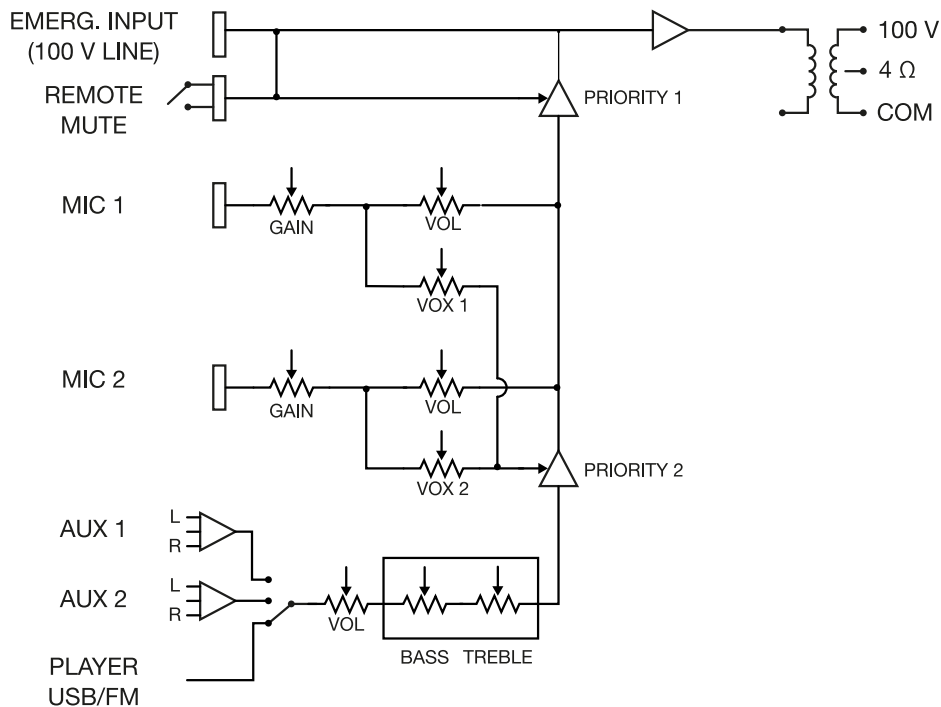

+ Info
<https://fonestar.com/PROX-60>