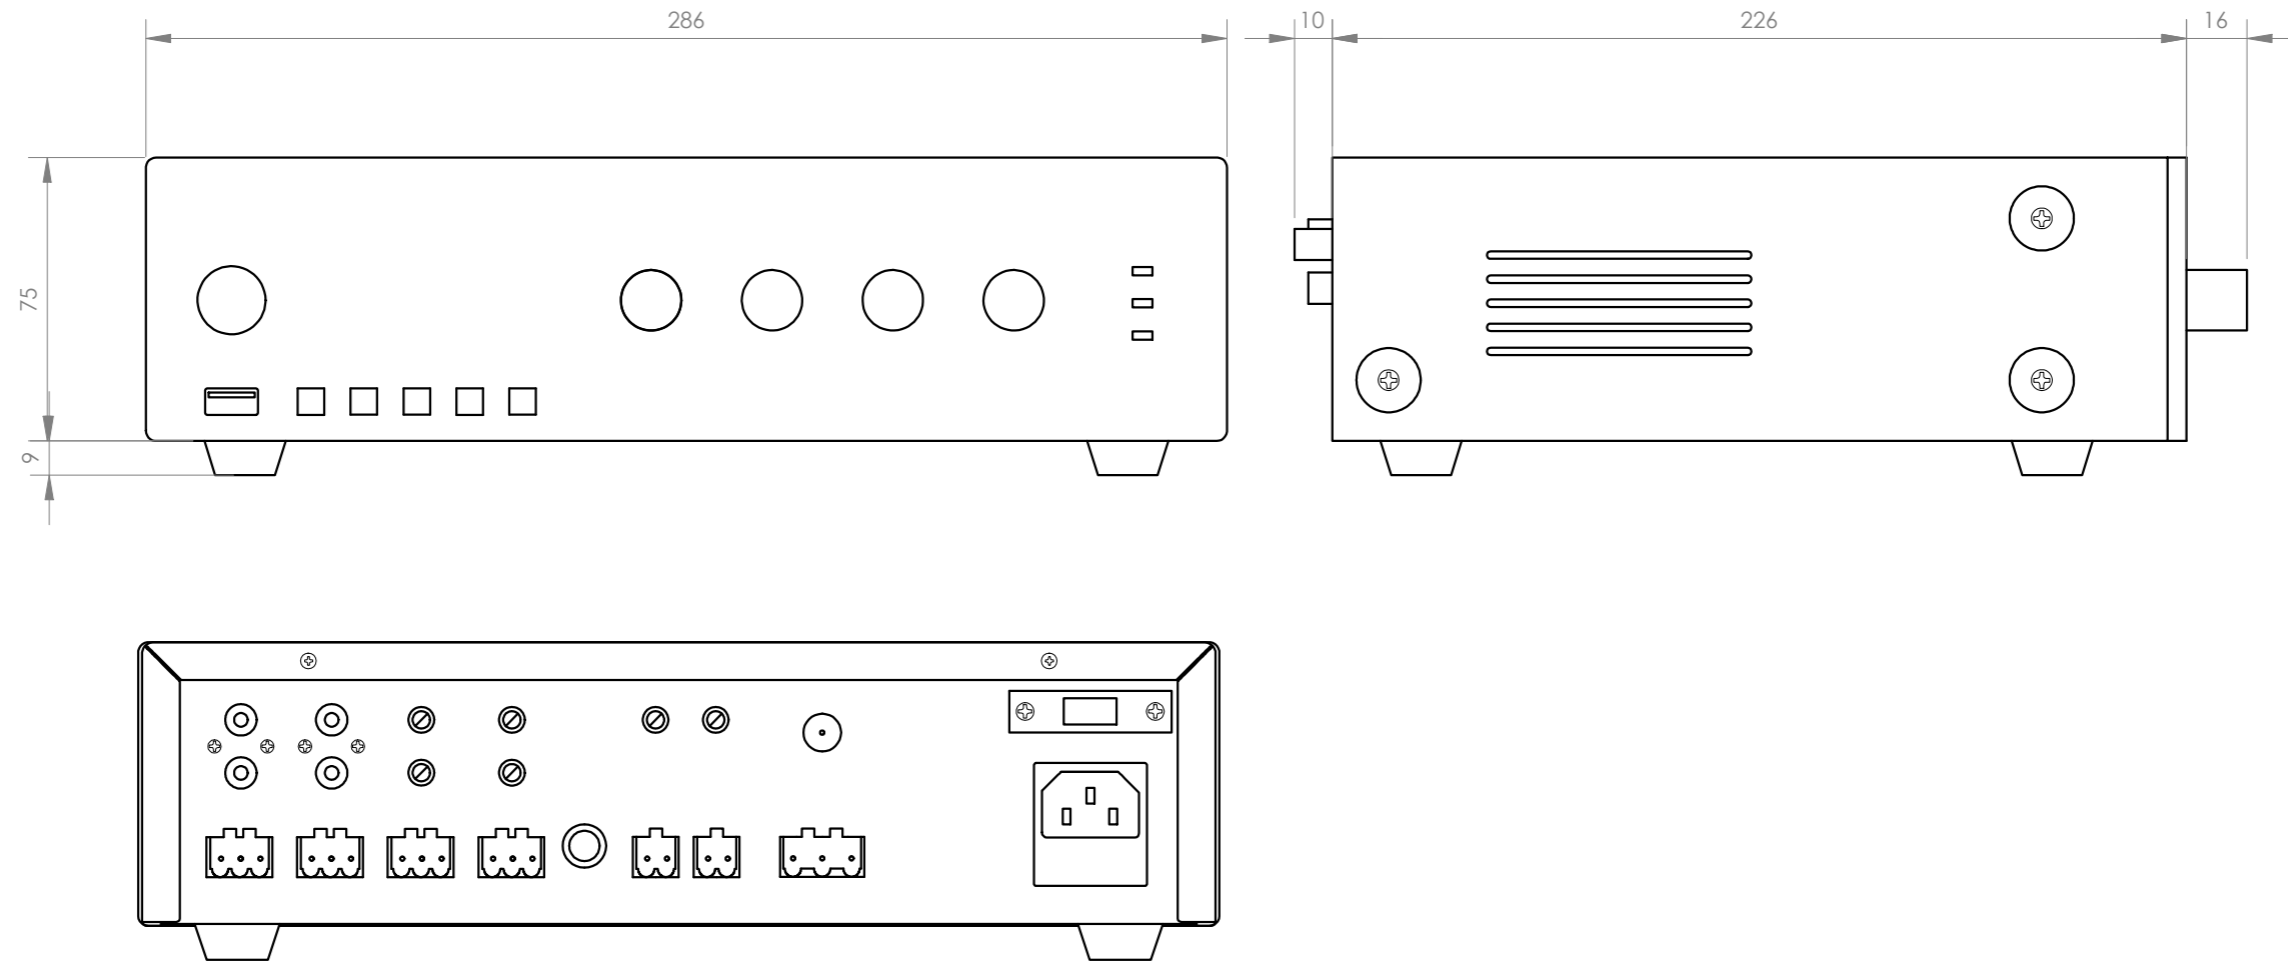

+ Info:
<https://fonestar.com/PROX-60>

Frequency reponse

Block diagram

+ Info
<https://fonestar.com/PROX-60>

FONESTAR	Model	Description	Units	Scale
	PROX-60	PA SINGLE ZONE AMPLIFIER	mm	1:2