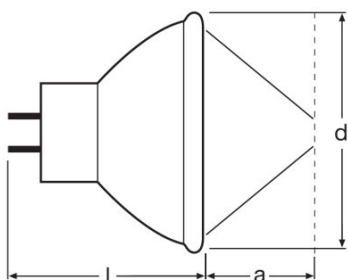

Product datasheet

Technical data

Product information

Order reference	64659
-----------------	-------

Electrical data

Nominal voltage	24.0 V
Nominal wattage	250.00 W

Photometrical data

Color temperature	3200 K
Nominal luminous flux	400 lm

Light technical data

Focal length	35.0 mm
--------------	---------

Dimensions & weight

Diameter	51.0 mm
Length	44.5 mm

Lifespan

Lifespan	1000 h
----------	--------

Additional product data

Coating	Dichroic
Base (standard designation)	GX5.3