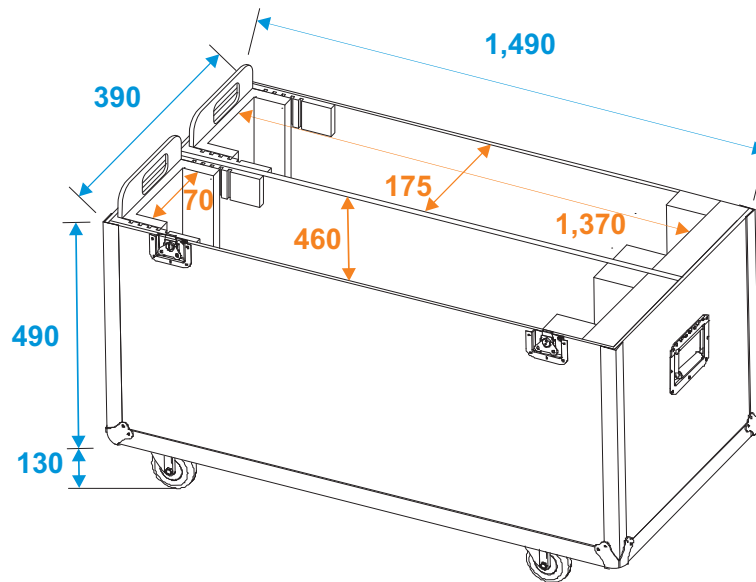

# Flightcase

31998014

Flightcase 2x LCD ZI60

\*all dimensions in millimeters