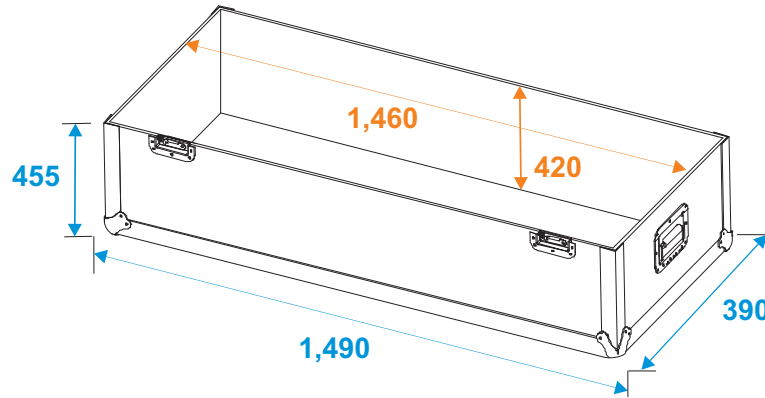

# Flightcase

31998014

Flightcase 2x LCD ZI60

\*all dimensions in millimeters